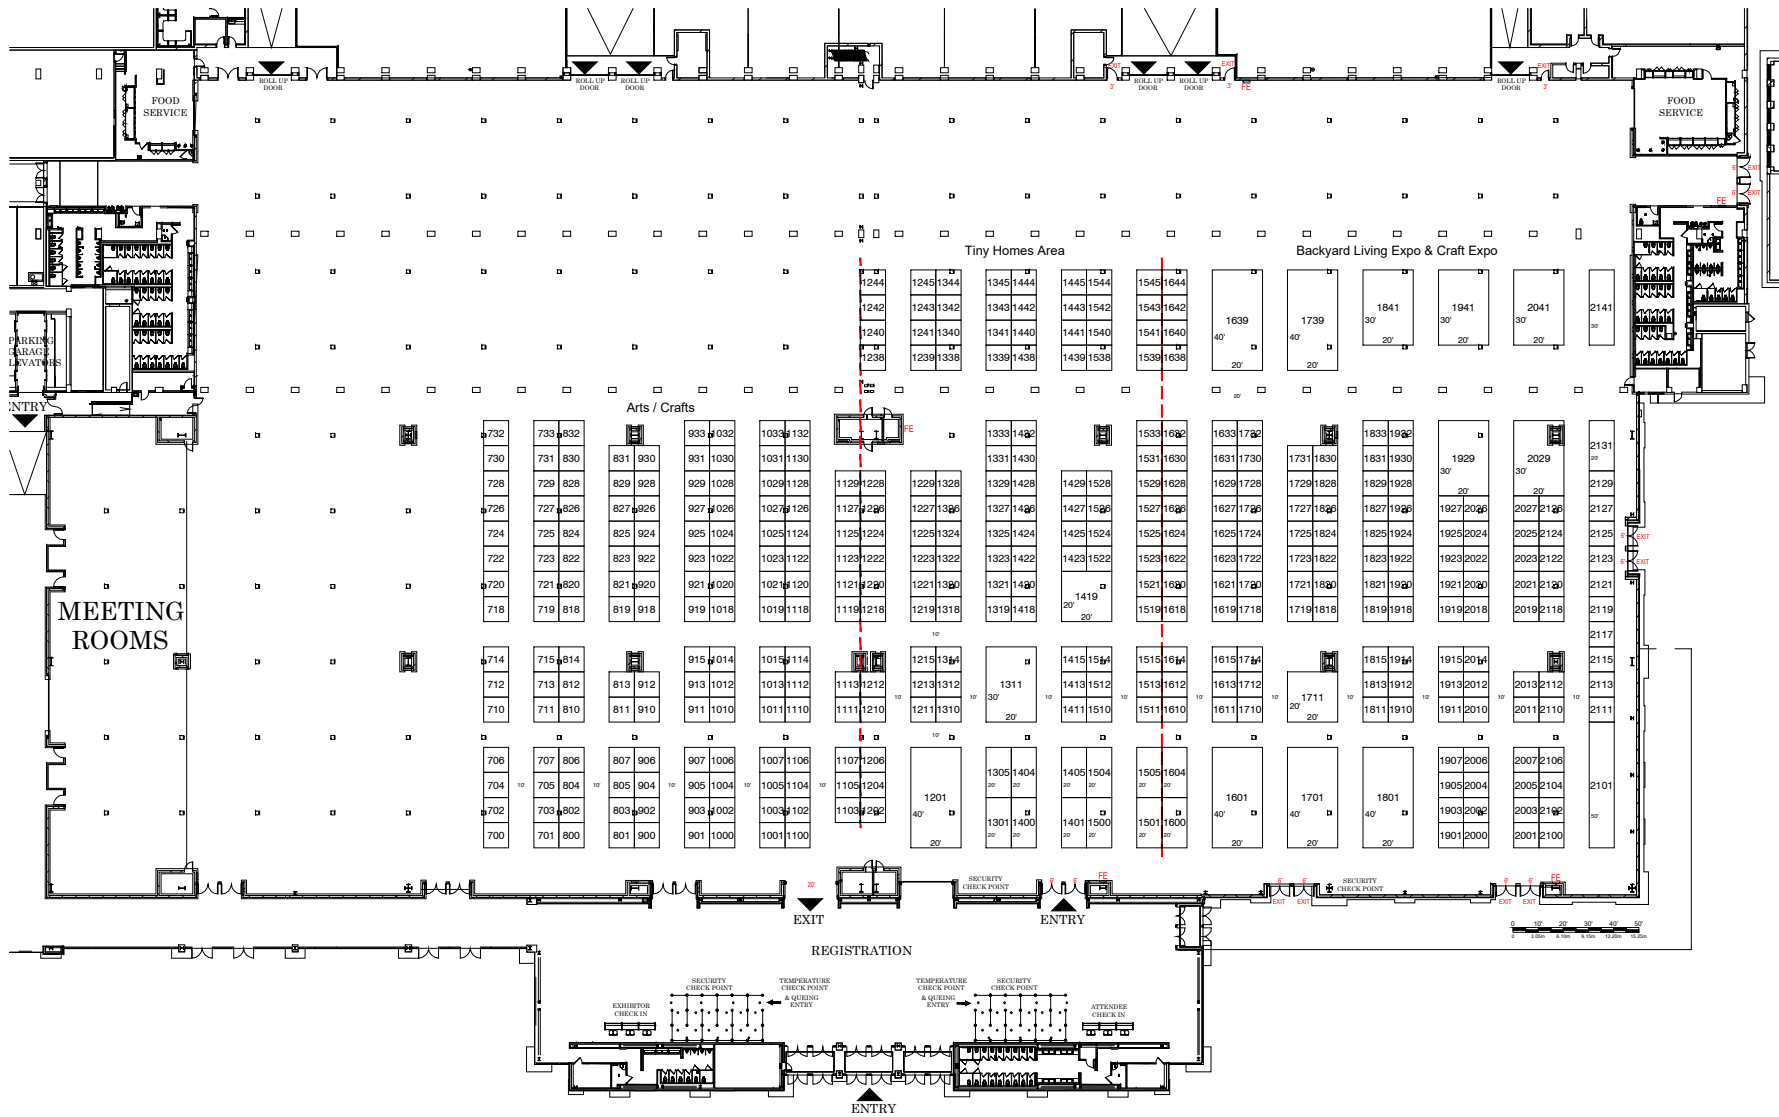

HI&BE 2024 as of 09/30/2023
Arts & Crafts 2024

Dimension	Size	Qty	SqFt
10'x10'	100	142	14,200
Totals:			142 14,200

HI&BE 2024 as of 09/30/2023
Tiny Home 2024

Dimension	Size	Qty	SqFt
10'x10'	100	102	10,200
10'x20'	200	10	2,000
20'x20'	400	1	400
20'x30'	600	1	600
20'x40'	800	1	800
Totals:			115 14,000

HI&BE 2024 as of 09/30/2023
Backyard Expo 2024

Dimension	Size	Qty	SqFt
10'x10'	100	129	12,900
10'x20'	200	3	600
10'x30'	300	1	300
20'x20'	400	1	400
10'x50'	500	1	500
20'x30'	600	5	3,000
20'x40'	800	5	4,000
Totals:			145 21,700

Home Improvement & Backyard Living Expo 2024
September 6 - 8, 2024 / March 8 - 10, 2024
The EXPO @ World Market Center - North Hall & South Hall - Las Vegas, NV

REVISION DATE: 09/30/2023

DRAWN BY: Tony Harris

2764 Tynidium Ave #3
Las Vegas, NV 89044
P: 702-326-9252
F: 702-914-0909

KEYSTONE
EVENT SERVICES